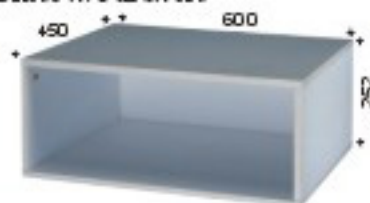

# Parts

COLOR	BEECH	MAPLE	WHITE	BLACK MAHOGANY

③⑦ -1 **F3G45**

Shelf w/LED

③⑦ -2 **F3G90**

③⑧ **F3H60**

Shelf & Clothes rail w/LED

③⑨ **F3H90**

④① -1 **F3I60**

Clothes rail

④① -2 **F3I90**

Expandable clothes rail

④① **F3J60**

Chest w/o drawers

④② **F3J90**

④③ **F3K15**