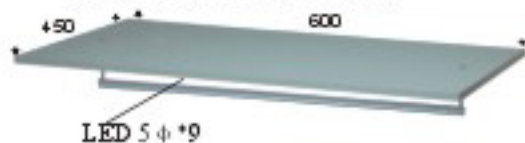

# Parts

COLOR	BEECH	MAPLE	WHITE	BLACK MAHOGANY

③⑦ -1 **F3G45**

Shelf w/LED

③⑦ -2 **F3G90**

③⑧ **F3H60**

Shelf & Clothes rail w/LED

③⑨ **F3H90**