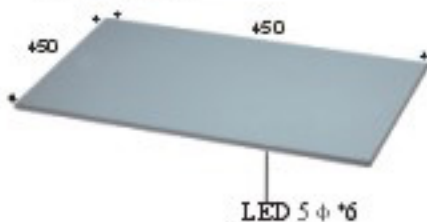

# Parts

COLOR	BEECH	MAPLE	WHITE	BLACK MAHOGANY

③⑦ -1 **F3G45**

Shelf w/LED

③⑦ -2 **F3G90**

③⑧ **F3H60**

Shelf & Clothes rail w/LED

③⑨ **F3H90**