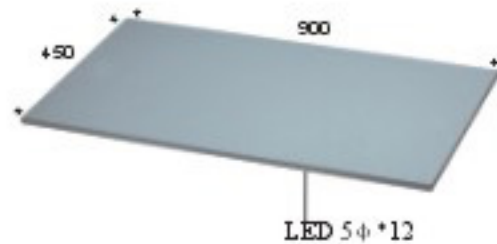

# Parts

COLOR	BEECH	MAPLE	WHITE	BLACK MAHOGANY

③⑦ -1 **F3G45**

Shelf w/LED

③⑦ -2 **F3G90**

③⑧ **F3H60**

Shelf & Clothes rail w/LED

③⑨ **F3H90**