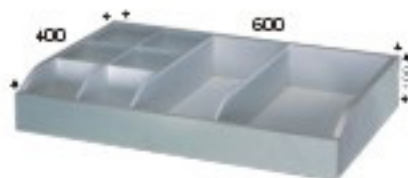

④④ **F3L60**

Towels tray