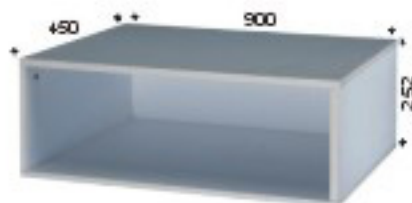

# Parts

COLOR	BEECH	MAPLE	WHITE	BLACK MAHOGANY

③⑦ -1 **F3G45**

Shelf w/LED

③⑦ -2 **F3G90**

③⑧ **F3H60**

Shelf & Clothes rail w/LED

③⑨ **F3H90**

④① -1 **F3I60**

Clothes rail

④① -2 **F3I90**

Expandable clothes rail

④① **F3J60**

Chest w/o drawers

④② **F3J90**

④③ **F3K15**