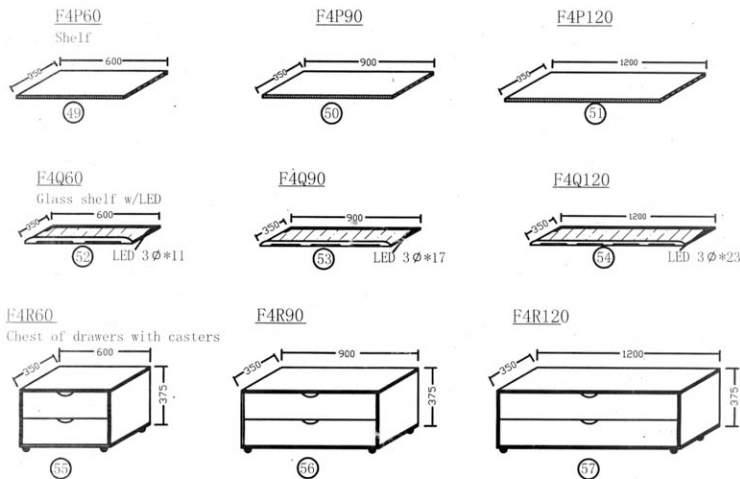

Dressing room Kit

- Beech color
- White color
- Maple color

<7>

SHELVES AND CABINETS PARTS LIST-B

Store/Shop display

- Beech color
- White color
- Maple color

<8>

SHELVES AND CABINETS PARTS LIST-C