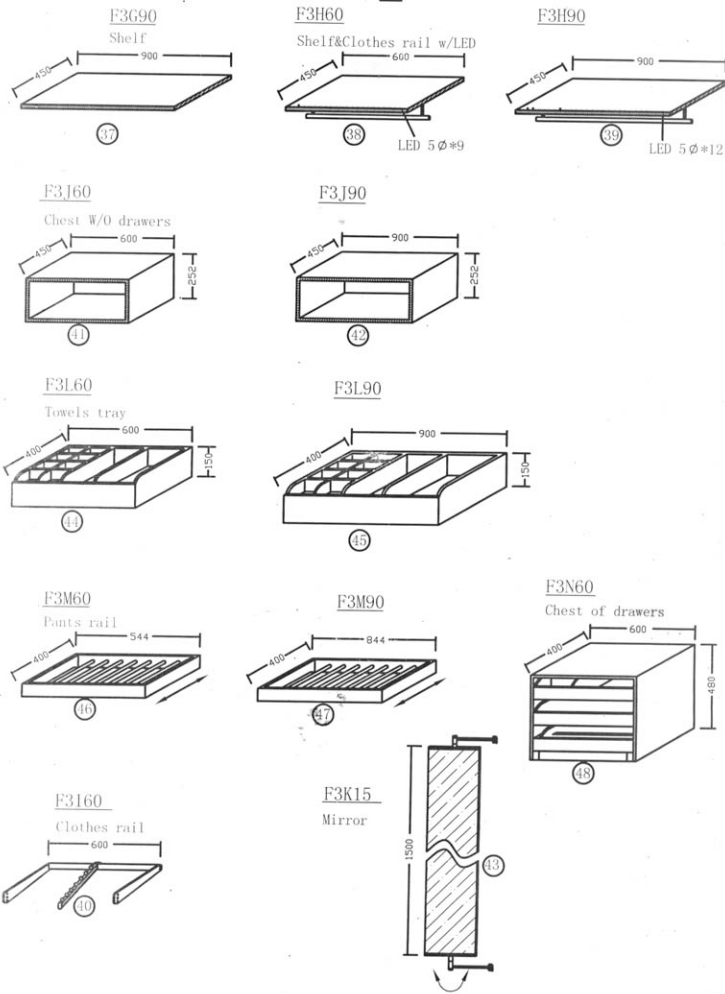

Dressing room Kit

- Beech color
- White color
- Maple color

<7>

SHELVES AND CABINETS PARTS LIST-B

Store/Shop display

- Beech color
- White color
- Maple color

<8>

SHELVES AND CABINETS PARTS LIST-C